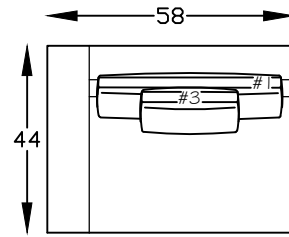

146820  
SOFA

146882L & R  
ONE-ARM LOVESEAT W/BUMPER  
\*(SHOWN AS A LEFT)

146810L & R  
ONE-ARM LOVESEAT  
(SHOWN AS A LEFT)

146814  
ARMLESS SOFA

146864L & R  
ARMLESS LOVESEAT W/BUMPER  
\*(SHOWN AS A RIGHT)

146898L & R  
RETURN SOFA W/BUMPER  
\*(SHOWN AS A RIGHT)

146809  
ARMLESS LOVESEAT

146813  
LOVESEAT

146874L & R  
ARMLESS LOVESEAT W/RETURN  
\*(SHOWN AS LEFT)

146823  
WEDGE

146817L & R  
ONE ARM SOFA  
\*(SHOWN AS A LEFT)

146847  
COCKTAIL OTTOMAN

146852  
BENCH OTTOMAN

146824  
BUMPER OTTOMAN

Scale: 1/4" = 1'-00"

This schematic is current as 08/09/22 . The company reserves the right to change dimensions and products offered. A more recent schematic may be available for this series. To see the most current schematic, go to <http://lazarind.com>