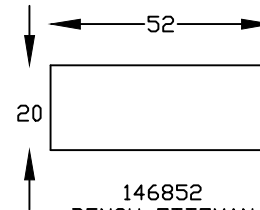

146898L & R  
RETURN SOFA W/BUMPER  
\*(SHOWN AS A RIGHT)

146809  
ARMLESS LOVESEAT

146813  
LOVESEAT

146874L & R  
ARMLESS LOVESEAT W/RETURN  
\*(SHOWN AS LEFT)

146823  
WEDGE

146817L & R  
ONE ARM SOFA  
\*(SHOWN AS A LEFT)

146847  
COCKTAIL OTTOMAN

146852  
BENCH OTTOMAN

146824  
BUMPER OTTOMAN

Scale: 1/4" = 1'-00"

This schematic is current as 08/09/22 . The company reserves the right to change dimensions and products offered. A more recent schematic may be available for this series. To see the most current schematic, go to <http://lazarind.com>