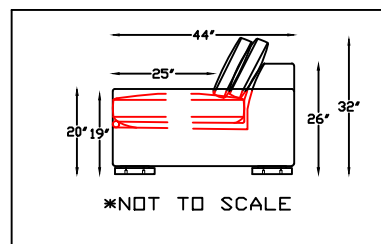

146898L & R  
RETURN SOFA W/BUMPER  
\*(SHOWN AS A RIGHT)

146809  
ARMLESS LOVESEAT

146813  
LOVESEAT

146874L & R  
ARMLESS LOVESEAT W/RETURN  
\*(SHOWN AS LEFT)

146823  
WEDGE

146817L & R  
ONE ARM SOFA  
\*(SHOWN AS A LEFT)

146847  
COCKTAIL OTTOMAN

146852  
BENCH OTTOMAN

146824  
BUMPER OTTOMAN

Scale: 1/4" = 1'-00"

This schematic is current as 08/09/22 . The company reserves the right to change dimensions and products offered. A more recent schematic may be available for this series. To see the most current schematic, go to <http://lazarind.com>