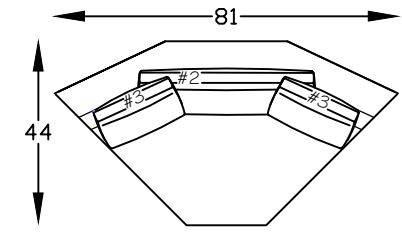

146898L & R  
RETURN SOFA W/BUMPER  
\*(SHOWN AS A RIGHT)

146809  
ARMLESS LOVESEAT

146813  
LOVESEAT

146874L & R  
ARMLESS LOVESEAT W/RETURN  
\*(SHOWN AS LEFT)

146823  
WEDGE

146817L & R  
ONE ARM SOFA  
\*(SHOWN AS A LEFT)

146847  
COCKTAIL OTTOMAN

146852  
BENCH OTTOMAN

146824  
BUMPER OTTOMAN

Scale: 1/4" = 1'-00"

This schematic is current as 08/09/22 . The company reserves the right to change dimensions and products offered. A more recent schematic may be available for this series. To see the most current schematic, go to <http://lazarind.com>