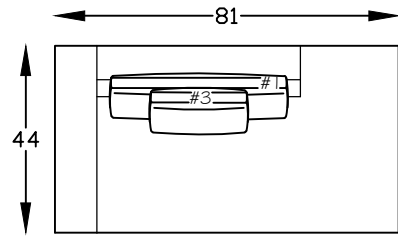

146820  
SOFA

146882L & R  
ONE-ARM LOVESEAT W/BUMPER  
\*(SHOWN AS A LEFT)

146810L & R  
ONE-ARM LOVESEAT  
(SHOWN AS A LEFT)

146814  
ARMLESS SOFA

146864L & R  
ARMLESS LOVESEAT W/BUMPER  
\*(SHOWN AS A RIGHT)

146847  
COCKTAIL OTTOMAN

146852  
BENCH OTTOMAN

146824  
BUMPER OTTOMAN

Scale: 1/4" = 1'-00"

This schematic is current as 08/09/22 . The company reserves the right to change dimensions and products offered. A more recent schematic may be available for this series. To see the most current schematic, go to <http://lazarind.com>