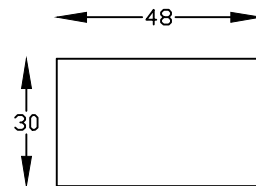

146898L & R  
RETURN SOFA W/BUMPER  
\*(SHOWN AS A RIGHT)

146809  
ARMLESS LOVESEAT

146813  
LOVESEAT

146874L & R  
ARMLESS LOVESEAT W/RETURN  
\*(SHOWN AS LEFT)

146823  
WEDGE

146817L & R  
ONE ARM SOFA  
\*(SHOWN AS A LEFT)

146847  
COCKTAIL OTTOMAN

146852  
BENCH OTTOMAN

146824  
BUMPER OTTOMAN

Scale: 1/4" = 1'-00"

This schematic is current as 08/09/22 . The company reserves the right to change dimensions and products offered. A more recent schematic may be available for this series. To see the most current schematic, go to <http://lazarind.com>