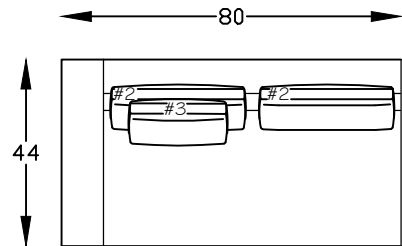

146898L & R  
RETURN SOFA W/BUMPER  
\*(SHOWN AS A RIGHT)

146809  
ARMLESS LOVESEAT

146813  
LOVESEAT

146874L & R  
ARMLESS LOVESEAT W/RETURN  
\*(SHOWN AS LEFT)

146823  
WEDGE

146817L & R  
ONE ARM SOFA  
\*(SHOWN AS A LEFT)

146847  
COCKTAIL OTTOMAN

146852  
BENCH OTTOMAN

146824  
BUMPER OTTOMAN

Scale: 1/4" = 1'-00"

This schematic is current as 08/09/22 . The company reserves the right to change dimensions and products offered. A more recent schematic may be available for this series. To see the most current schematic, go to <http://lazarind.com>