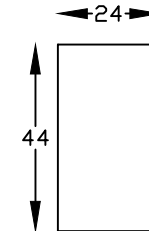

146898L & R  
RETURN SOFA W/BUMPER  
\*(SHOWN AS A RIGHT)

146809  
ARMLESS LOVESEAT

146813  
LOVESEAT

146874L & R  
ARMLESS LOVESEAT W/RETURN  
\*(SHOWN AS LEFT)

146823  
WEDGE

146817L & R  
ONE ARM SOFA  
\*(SHOWN AS A LEFT)

146847  
COCKTAIL OTTOMAN

146852  
BENCH OTTOMAN

146824  
BUMPER OTTOMAN

Scale: 1/4" = 1'-00"

This schematic is current as 08/09/22 . The company reserves the right to change dimensions and products offered. A more recent schematic may be available for this series. To see the most current schematic, go to <http://lazarind.com>