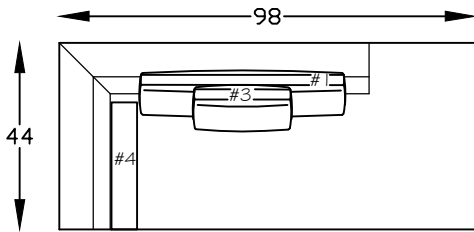

146820  
SOFA

146882L & R  
ONE-ARM LOVESEAT W/BUMPER  
\*(SHOWN AS A LEFT)

146810L & R  
ONE-ARM LOVESEAT  
(SHOWN AS A LEFT)

146814  
ARMLESS SOFA

146864L & R  
ARMLESS LOVESEAT W/BUMPER  
\*(SHOWN AS A RIGHT)

146847  
COCKTAIL OTTOMAN

146852  
BENCH OTTOMAN

146824  
BUMPER OTTOMAN

Scale: 1/4" = 1'-00"

This schematic is current as 08/09/22 . The company reserves the right to change dimensions and products offered. A more recent schematic may be available for this series. To see the most current schematic, go to <http://lazarind.com>