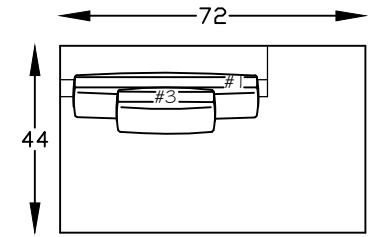

146820  
SOFA

146882L & R  
ONE-ARM LOVESEAT W/BUMPER  
\*(SHOWN AS A LEFT)

146810L & R  
ONE-ARM LOVESEAT  
(SHOWN AS A LEFT)

146814  
ARMLESS SOFA

146864L & R  
ARMLESS LOVESEAT W/BUMPER  
\*(SHOWN AS A RIGHT)

146898L & R  
RETURN SOFA W/BUMPER  
\*(SHOWN AS A RIGHT)

146809  
ARMLESS LOVESEAT

146813  
LOVESEAT

146874L & R  
ARMLESS LOVESEAT W/RETURN  
\*(SHOWN AS LEFT)

146823  
WEDGE

146817L & R  
ONE ARM SOFA  
\*(SHOWN AS A LEFT)

146847  
COCKTAIL OTTOMAN

146852  
BENCH OTTOMAN

146824  
BUMPER OTTOMAN

Scale: 1/4" = 1'-00"

This schematic is current as 08/09/22 . The company reserves the right to change dimensions and products offered. A more recent schematic may be available for this series. To see the most current schematic, go to <http://lazarind.com>