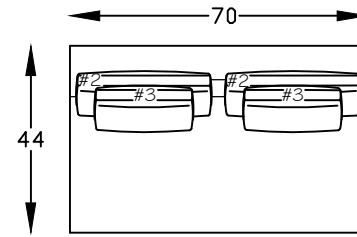

146820  
SOFA

146882L & R  
ONE-ARM LOVESEAT W/BUMPER  
\*(SHOWN AS A LEFT)

146810L & R  
ONE-ARM LOVESEAT  
(SHOWN AS A LEFT)

146814  
ARMLESS SOFA

146864L & R  
ARMLESS LOVESEAT W/BUMPER  
\*(SHOWN AS A RIGHT)

146847  
COCKTAIL OTTOMAN

146852  
BENCH OTTOMAN

146824  
BUMPER OTTOMAN

Scale: 1/4" = 1'-00"

This schematic is current as 08/09/22 . The company reserves the right to change dimensions and products offered. A more recent schematic may be available for this series. To see the most current schematic, go to <http://lazarind.com>