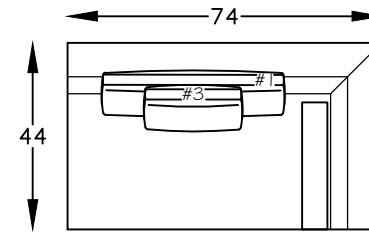

146820  
SOFA

146882L & R  
ONE-ARM LOVESEAT W/BUMPER  
\*(SHOWN AS A LEFT)

146810L & R  
ONE-ARM LOVESEAT  
(SHOWN AS A LEFT)

146814  
ARMLESS SOFA

146864L & R  
ARMLESS LOVESEAT W/BUMPER  
\*(SHOWN AS A RIGHT)

146898L & R  
RETURN SOFA W/BUMPER  
\*(SHOWN AS A RIGHT)

146809  
ARMLESS LOVESEAT

146813  
LOVESEAT

146874L & R  
ARMLESS LOVESEAT W/RETURN  
\*(SHOWN AS LEFT)

146823  
WEDGE

146817L & R  
ONE ARM SOFA  
\*(SHOWN AS A LEFT)

146847  
COCKTAIL OTTOMAN

146852  
BENCH OTTOMAN

146824  
BUMPER OTTOMAN

Scale: 1/4" = 1'-00"

This schematic is current as 08/09/22 . The company reserves the right to change dimensions and products offered. A more recent schematic may be available for this series. To see the most current schematic, go to <http://lazarind.com>