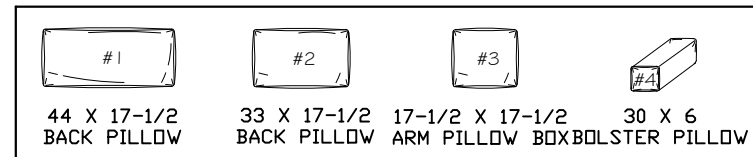

146898L & R  
RETURN SOFA W/BUMPER  
\*(SHOWN AS A RIGHT)

146809  
ARMLESS LOVESEAT

146813  
LOVESEAT

146874L & R  
ARMLESS LOVESEAT W/RETURN  
\*(SHOWN AS LEFT)

146823  
WEDGE

146817L & R  
ONE ARM SOFA  
\*(SHOWN AS A LEFT)

146847  
COCKTAIL OTTOMAN

146852  
BENCH OTTOMAN

146824  
BUMPER OTTOMAN

Scale: 1/4" = 1'-00"

This schematic is current as 08/09/22 . The company reserves the right to change dimensions and products offered. A more recent schematic may be available for this series. To see the most current schematic, go to <http://lazarind.com>