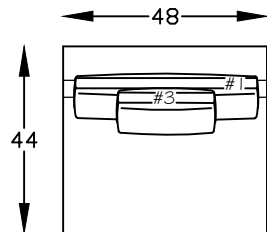

146820  
SOFA

146882L & R  
ONE-ARM LOVESEAT W/BUMPER  
\*(SHOWN AS A LEFT)

146810L & R  
ONE-ARM LOVESEAT  
(SHOWN AS A LEFT)

146814  
ARMLESS SOFA

146864L & R  
ARMLESS LOVESEAT W/BUMPER  
\*(SHOWN AS A RIGHT)

146898L & R  
RETURN SOFA W/BUMPER  
\*(SHOWN AS A RIGHT)

146809  
ARMLESS LOVESEAT

146813  
LOVESEAT

146874L & R  
ARMLESS LOVESEAT W/RETURN  
\*(SHOWN AS LEFT)

146823  
WEDGE

146817L & R  
ONE ARM SOFA  
\*(SHOWN AS A LEFT)

146847  
COCKTAIL OTTOMAN

146852  
BENCH OTTOMAN

146824  
BUMPER OTTOMAN

Scale: 1/4" = 1'-00"

This schematic is current as 08/09/22 . The company reserves the right to change dimensions and products offered. A more recent schematic may be available for this series. To see the most current schematic, go to <http://lazarind.com>