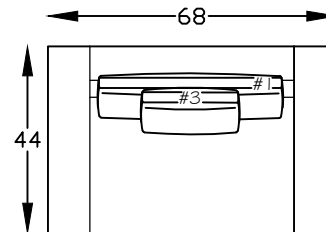

146820  
SOFA

146882L & R  
ONE-ARM LOVESEAT W/BUMPER  
\*(SHOWN AS A LEFT)

146810L & R  
ONE-ARM LOVESEAT  
(SHOWN AS A LEFT)

146814  
ARMLESS SOFA

146864L & R  
ARMLESS LOVESEAT W/BUMPER  
\*(SHOWN AS A RIGHT)

146898L & R  
RETURN SOFA W/BUMPER  
\*(SHOWN AS A RIGHT)

146809  
ARMLESS LOVESEAT

146813  
LOVESEAT

146874L & R  
ARMLESS LOVESEAT W/RETURN  
\*(SHOWN AS LEFT)

146823  
WEDGE

146817L & R  
ONE ARM SOFA  
\*(SHOWN AS A LEFT)

146847  
COCKTAIL OTTOMAN

146852  
BENCH OTTOMAN

146824  
BUMPER OTTOMAN

Scale: 1/4" = 1'-00"

This schematic is current as 08/09/22 . The company reserves the right to change dimensions and products offered. A more recent schematic may be available for this series. To see the most current schematic, go to <http://lazarind.com>